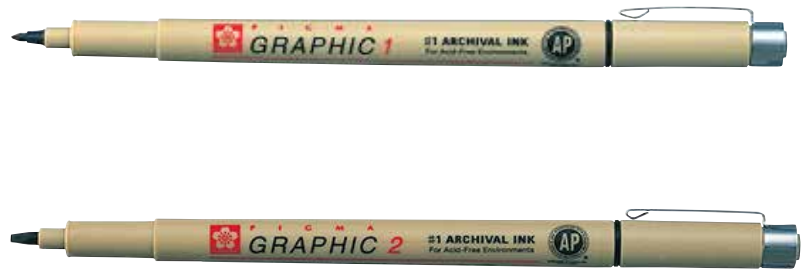

PIGMA MICRON

P I G M A
MICRON

When accuracy, minute details, and preservation count, the unparalleled archival quality of Pigma Micron pens makes them everyone's first choice. Artist, writers, and illustrators reach for Pigma Micron and know their work is safeguarded with the permanence of Pigma ink. The first disposable technical pen using archival pigmented ink, Pigma Micron ink pen is selected for fine-point technical and artistic applications.

PIGMA MICRON	
REFERENCE	DESCRIPTION
PIGMA MICRON	
SKXSDK005#49	PIGMA MICRON 005,BLACK
SKXSDK01#89	PIGMA MICRON 01,BLACK
SKXSDK02#49	PIGMA MICRON 02,BLACK
SKXSDK04#49	PIGMA MICRON 04,BLACK
SKXSDK05#49	PIGMA MICRON 05,BLACK
SKXSDK08#49	PIGMA MICRON 08,BLACK
PIGMA GRAPHIC	
SKXSDK1#49	PIGMA GRAPHIC 1,BLACK
SKXSDK2#49	PIGMA GRAPHIC 2,BLACK

SOLID MARKERS

SOLID MARKERS	
REFERENCE	DESCRIPTION
SKXSC#19	SOLID MARKER RED
SKXCS#3	SOLID MARKER YELLOW
SKXCS#36	SOLID MARKER BLUE
SKXCS#50	SOLID MARKER WHITE